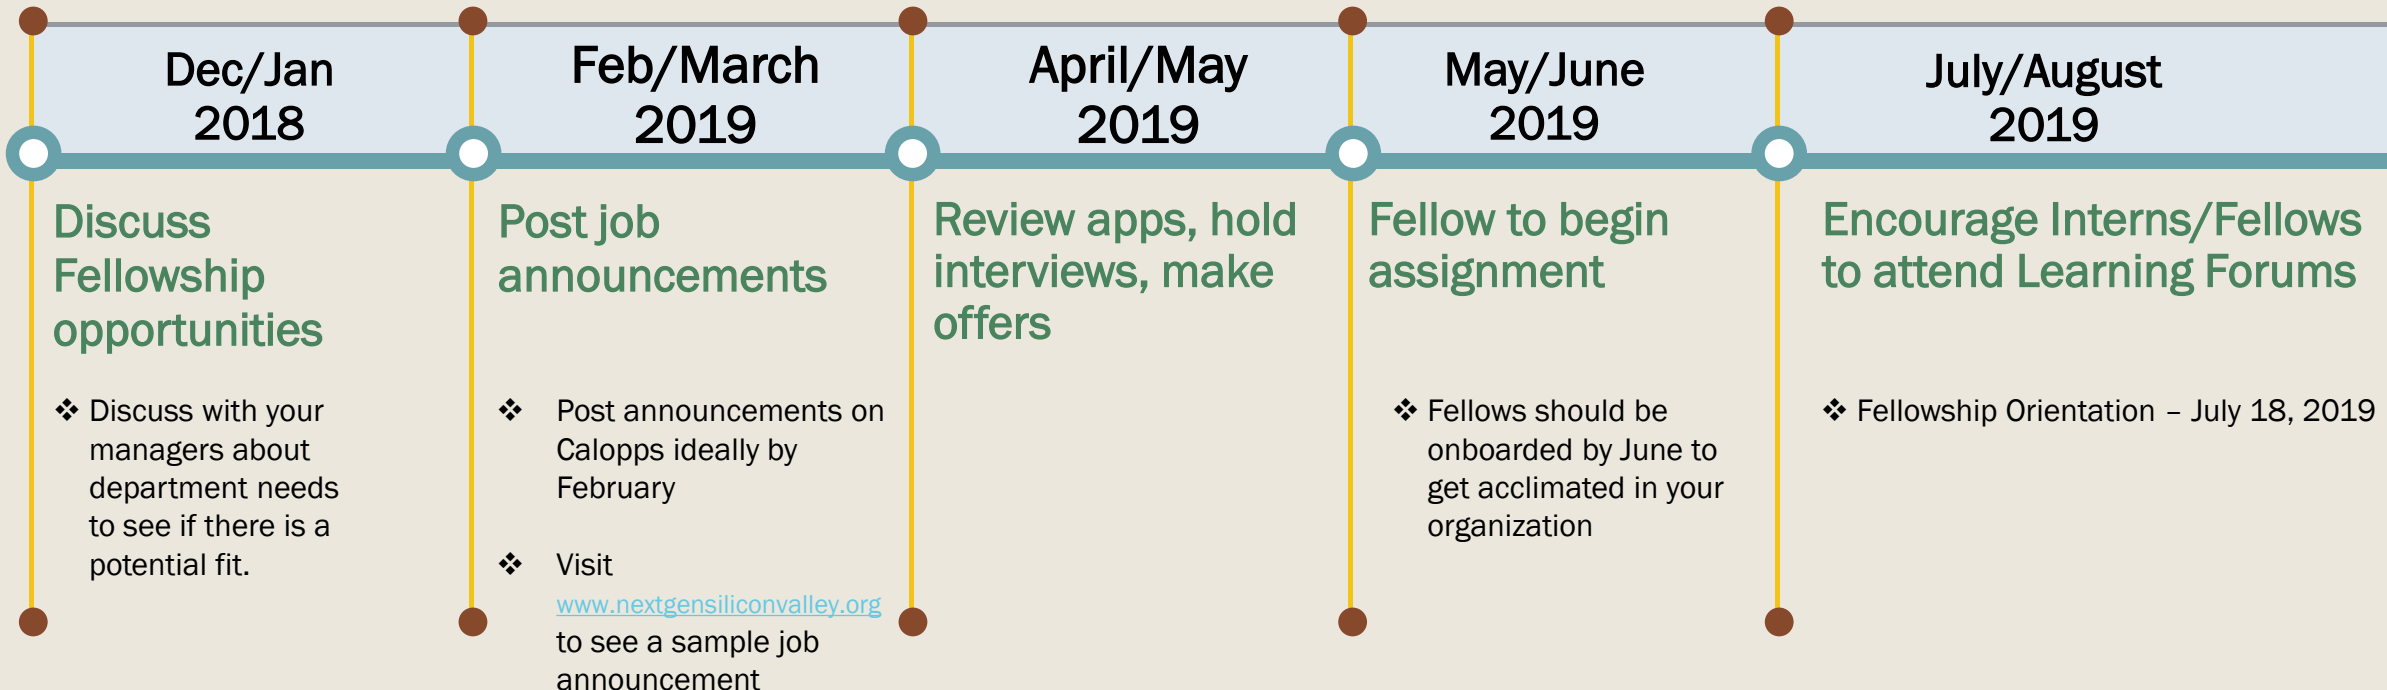

Regional Management Fellowship

Timeline

* Any questions? Please contact Chaten Berry at Cberry@smcgov.org for additional details.